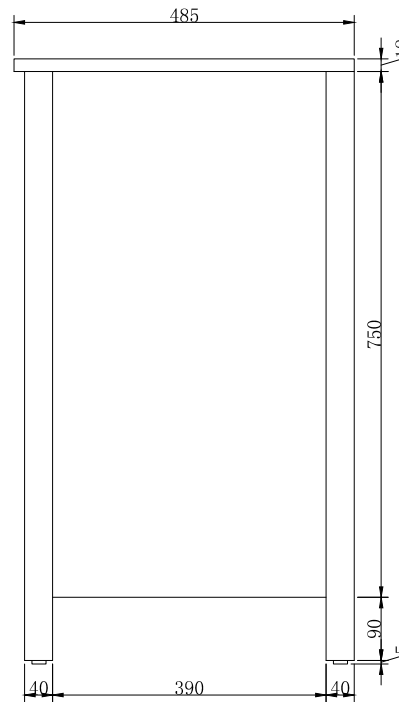

Top view

Back view

Front view

Side view

MODEL NO:	23V03-30GR
DESCRIPTION:	
COLOR 1:	