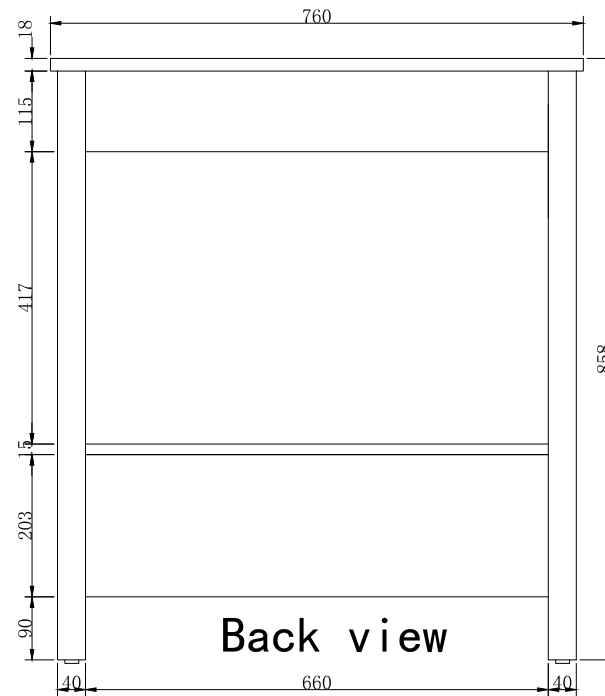

Top view

Back view

Front view

Side view

MODEL NO:	23V03-30GR
DESCRIPTION:	
COLOR 1:	