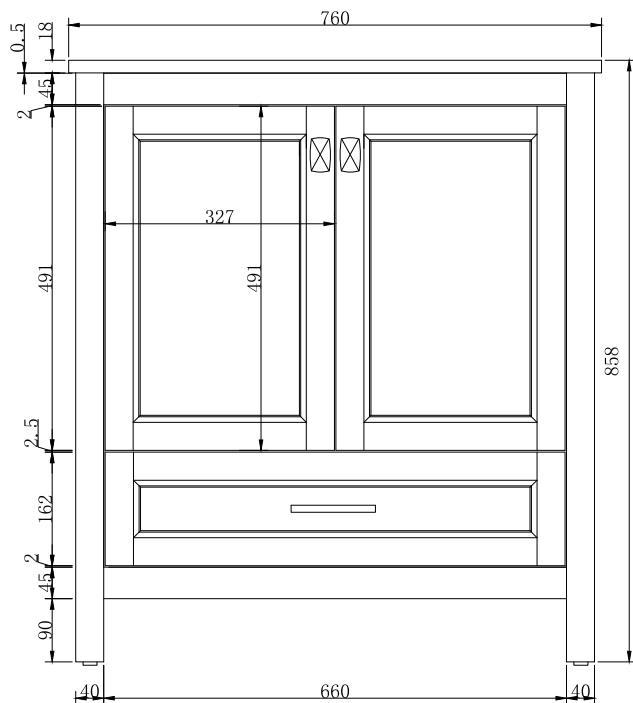

Top view

Back view

Front view

Side view

MODEL NO:	23V03-30GR
DESCRIPTION:	
COLOR 1:	